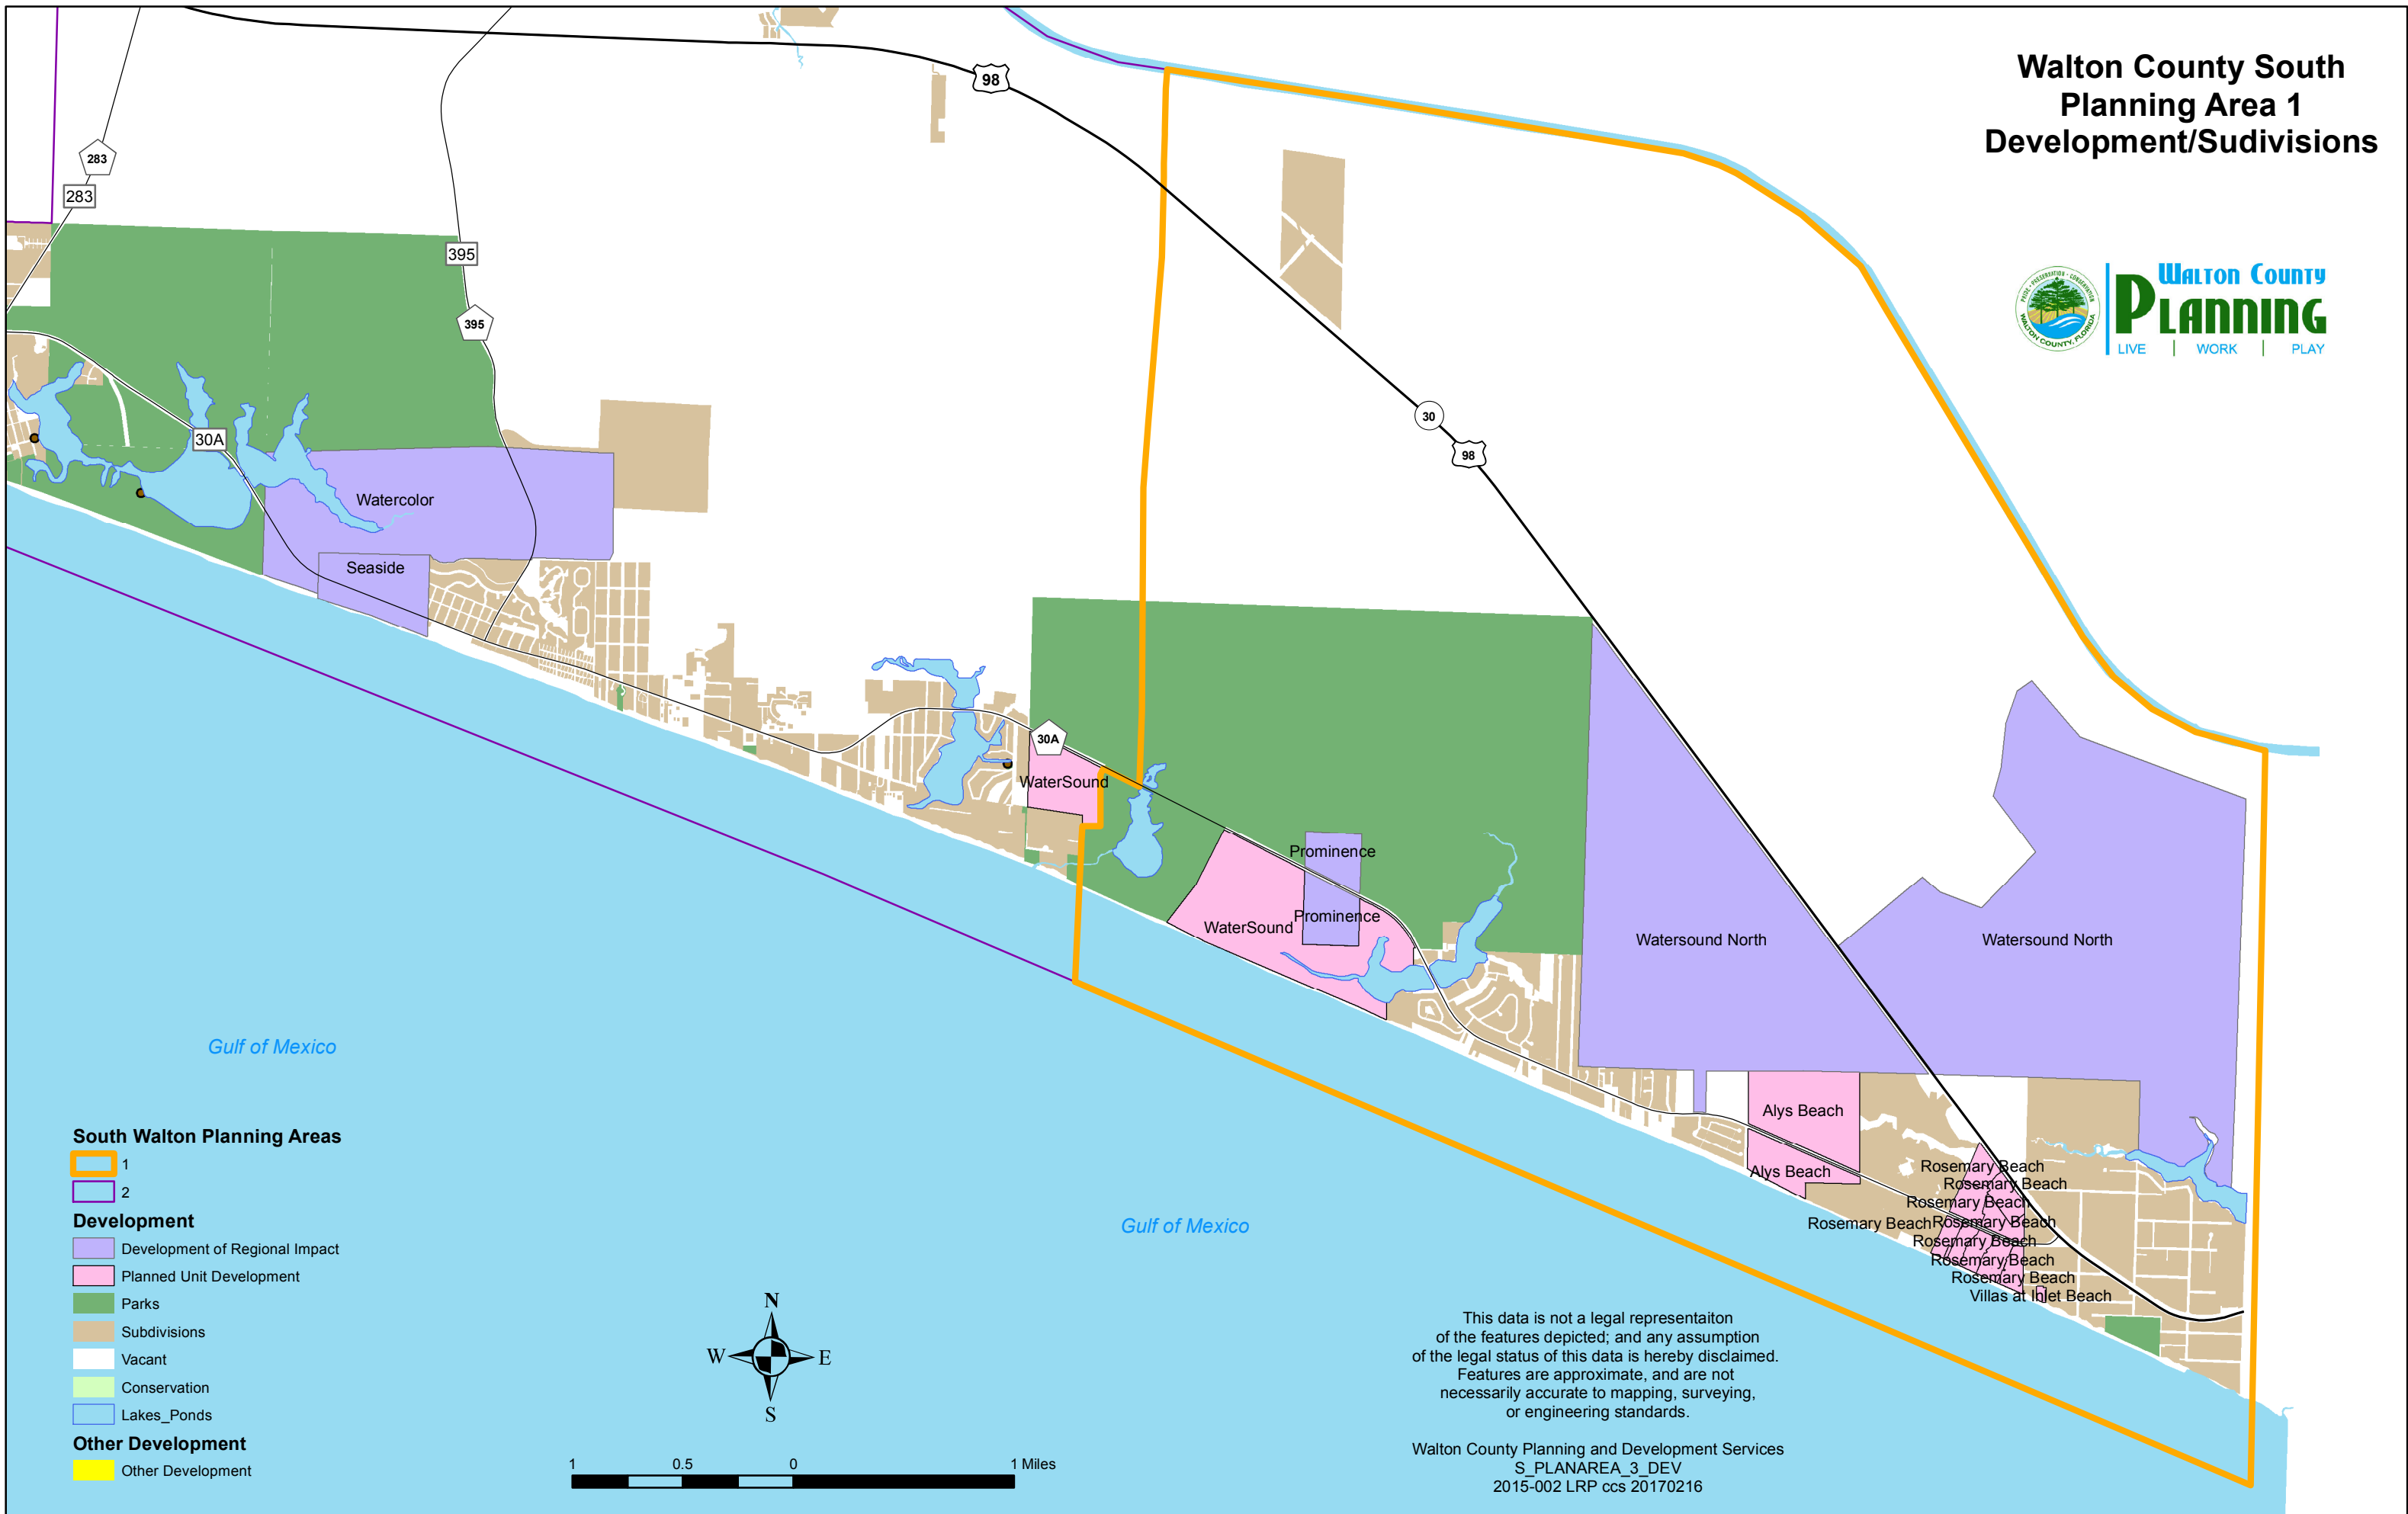

Walton County South Planning Area 1 Development/Sudivisions

South Walton Planning Areas

- 1
- 2
- Development**
- Development of Regional Impact
- Planned Unit Development
- Parks
- Subdivisions
- Vacant
- Conservation
- Lakes_Ponds
- Other Development**
- Other Development

This data is not a legal representaiton of the features depicted; and any assumption of the legal status of this data is hereby disclaimed. Features are approximate, and are not necessarily accurate to mapping, surveying, or engineering standards.

Walton County Planning and Development Services
S_PLANAREA_3_DEV
2015-002 LRP ccs 20170216