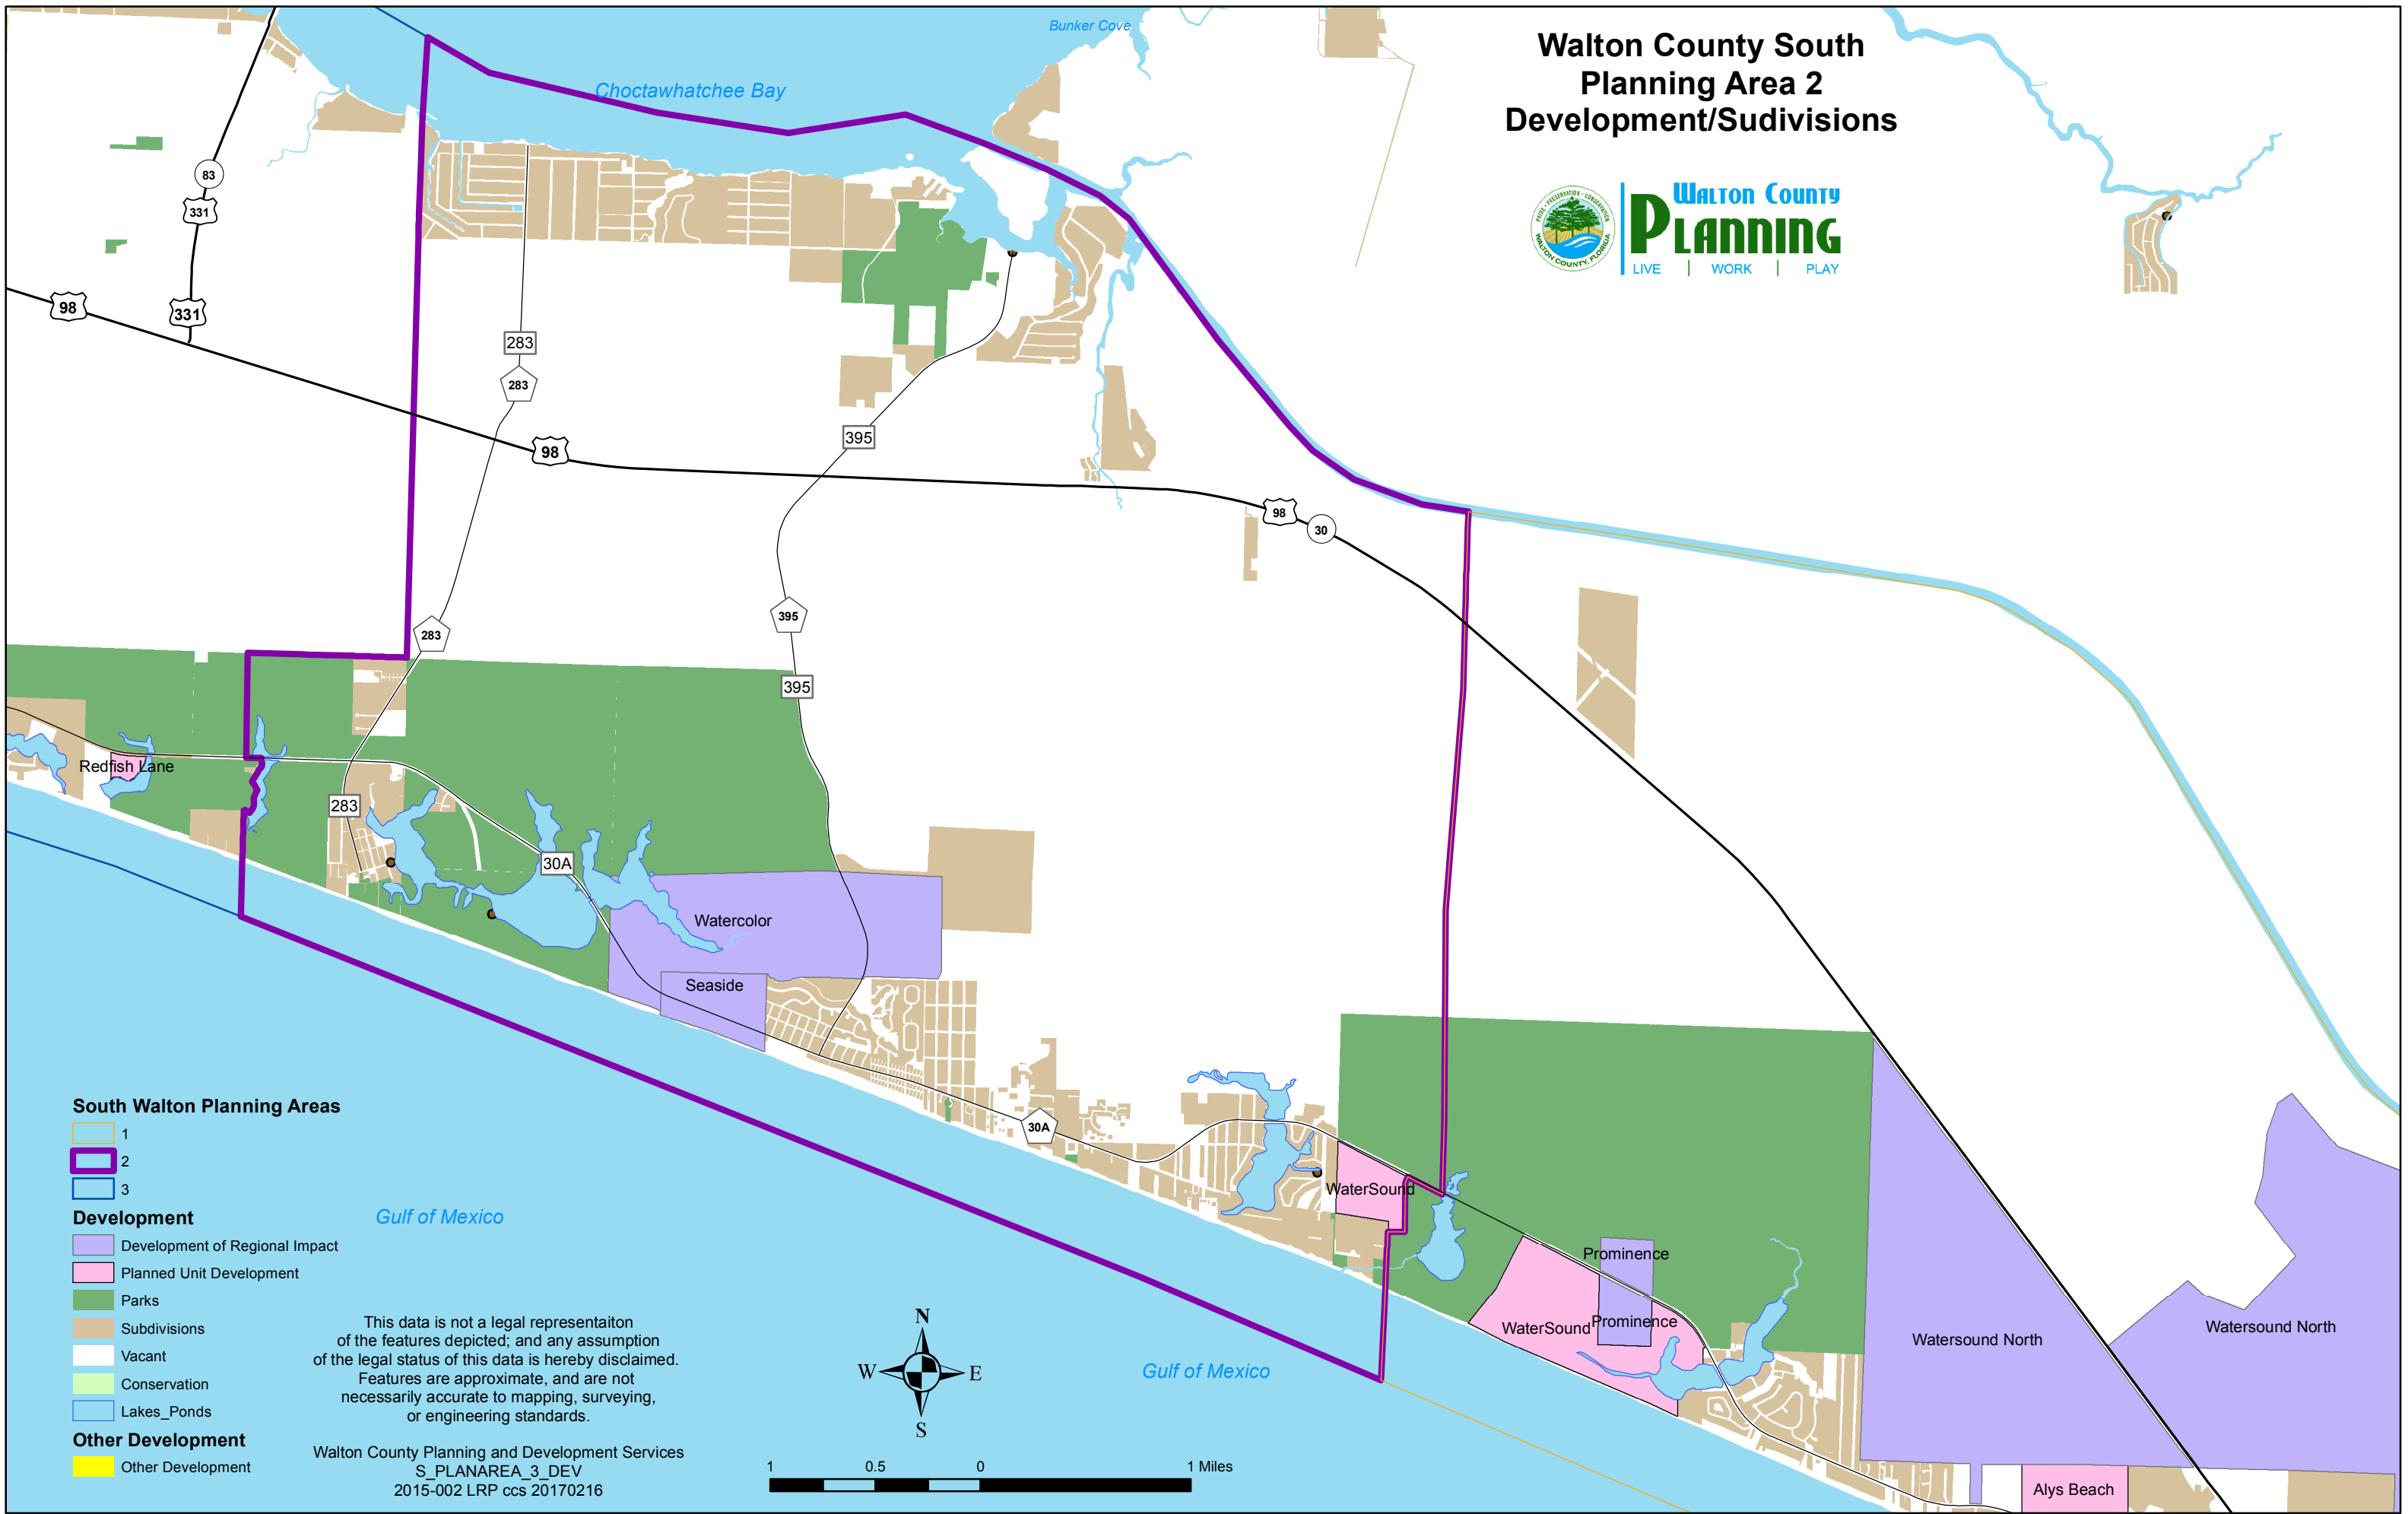

Walton County South Planning Area 2 Development/Sudivisions

South Walton Planning Areas

- 1
- 2
- 3

Development

- Development of Regional Impact
- Planned Unit Development
- Parks
- Subdivisions
- Vacant
- Conservation
- Lakes_Ponds

Other Development

- Other Development

This data is not a legal representaiton of the features depicted; and any assumption of the legal status of this data is hereby disclaimed. Features are approximate, and are not necessarily accurate to mapping, surveying, or engineering standards.

Walton County Planning and Development Services
S_PLANAREA_3_DEV
2015-002 LRP ccs 20170216