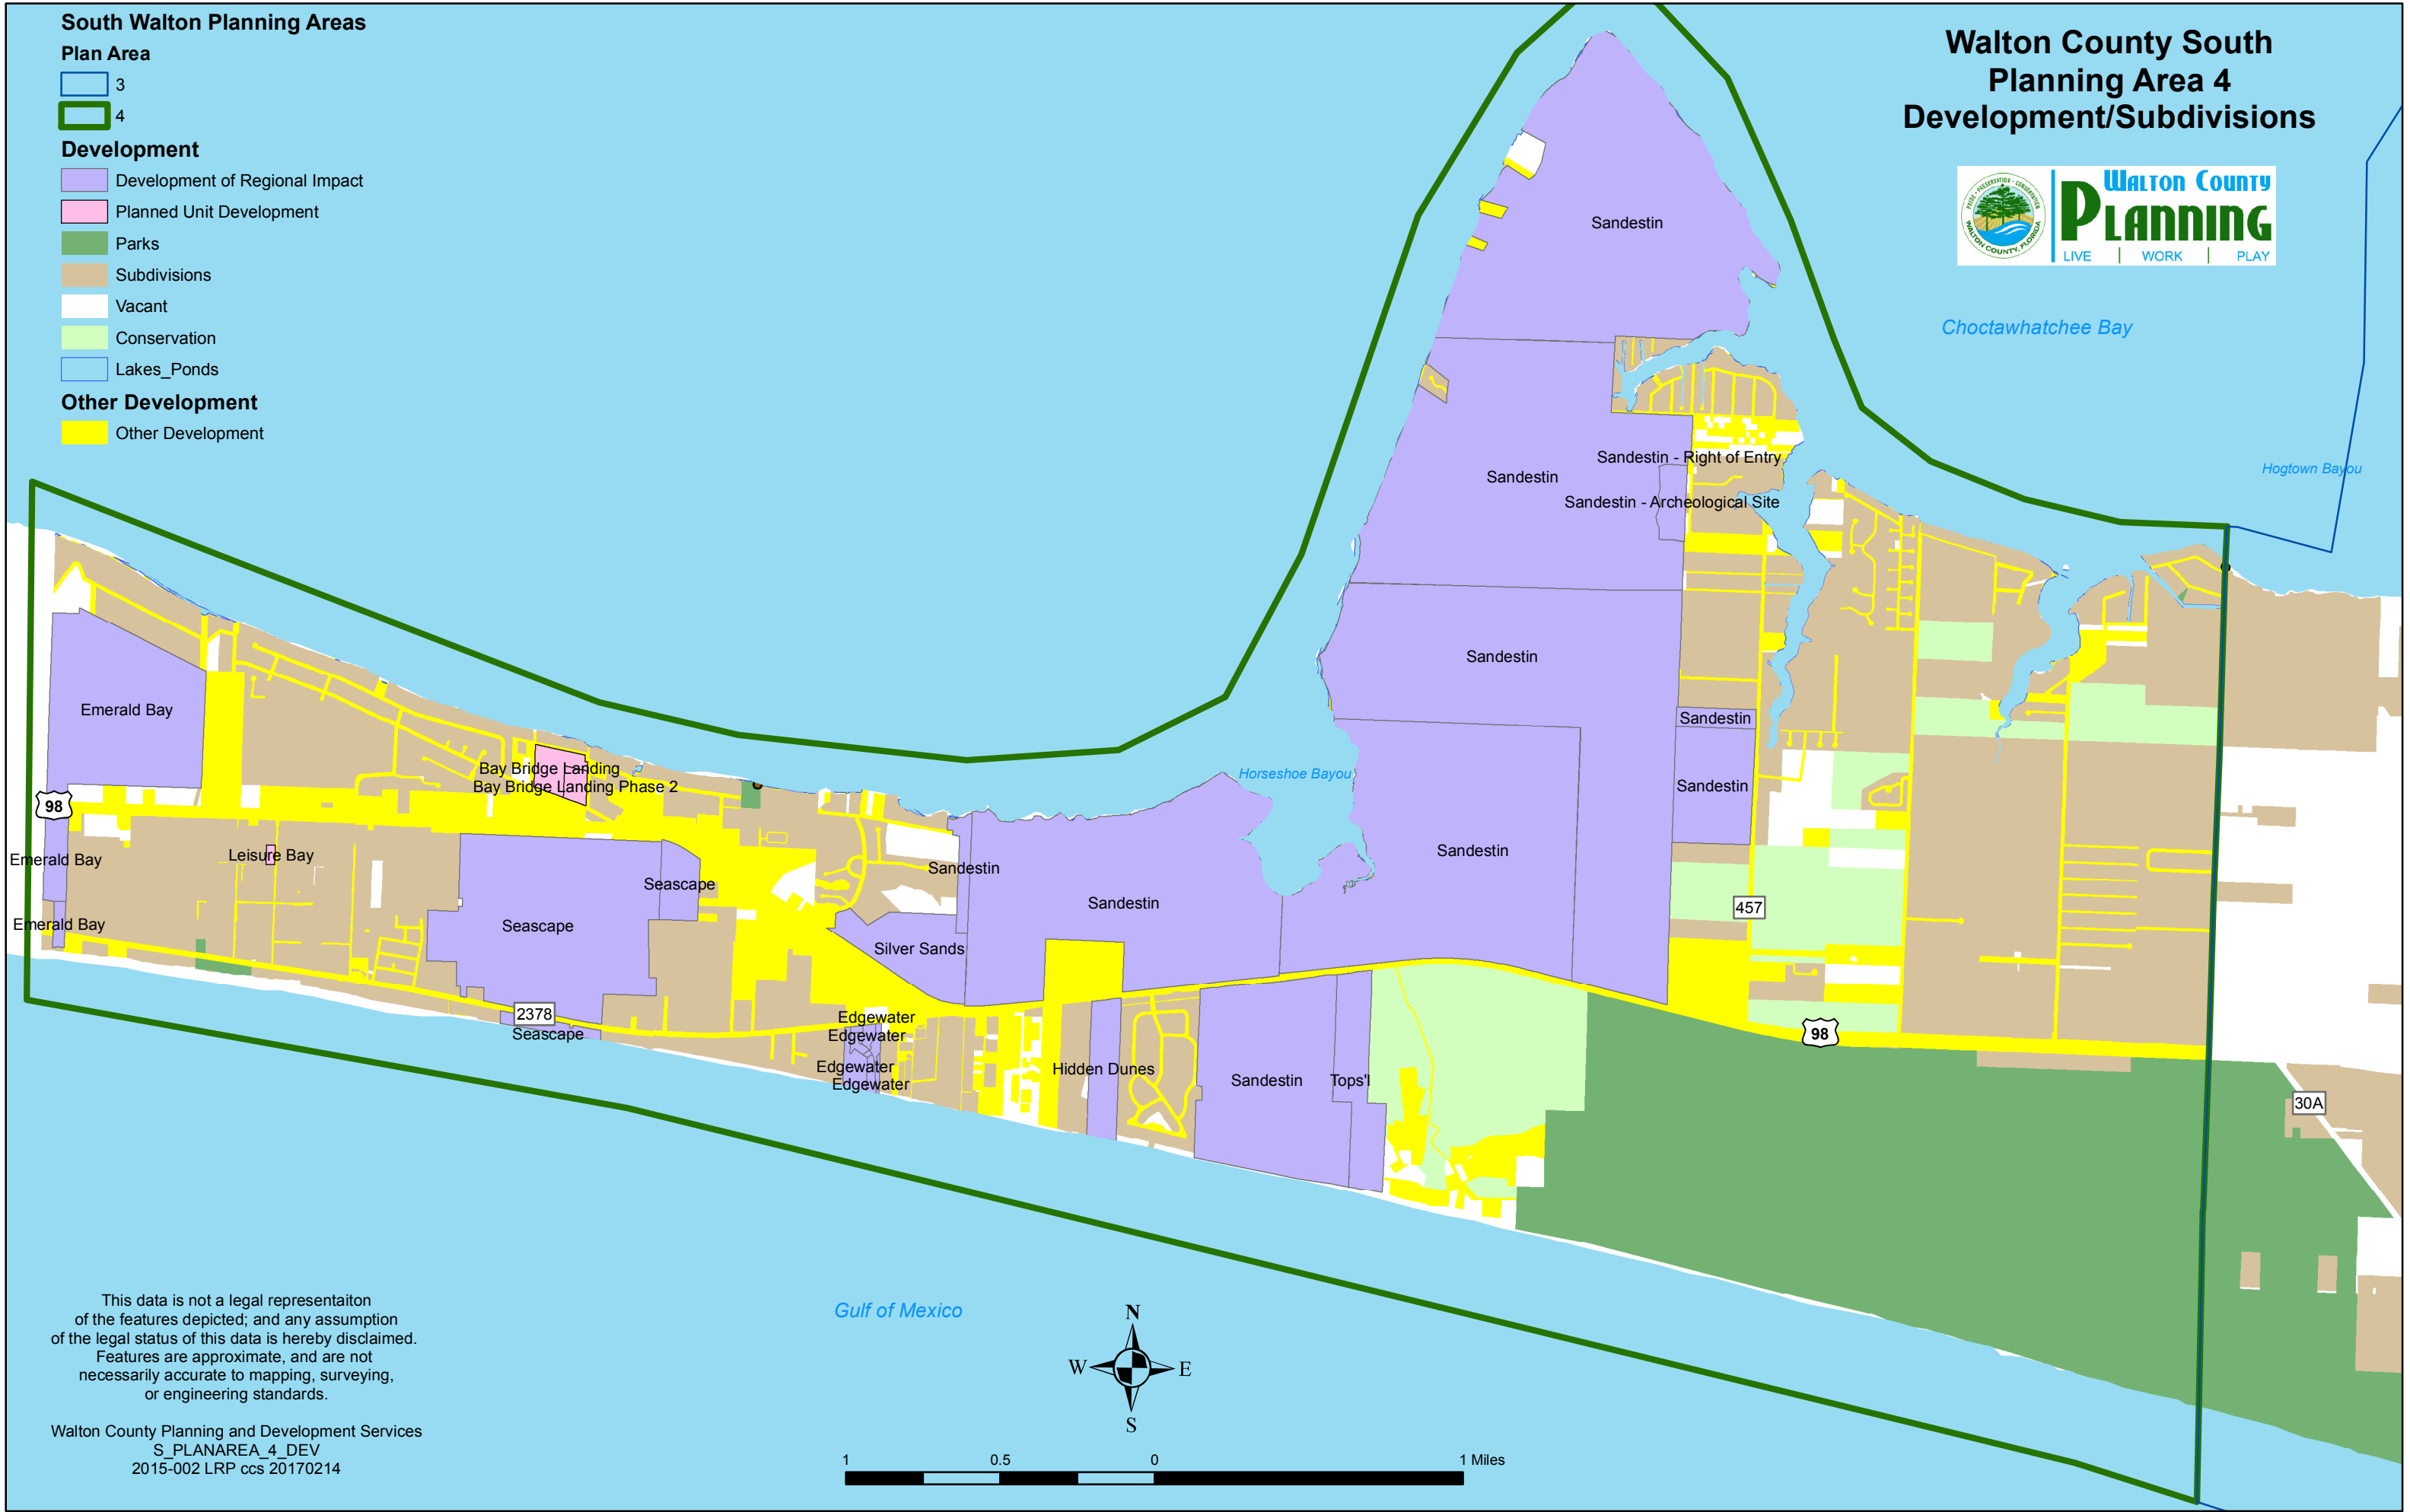

South Walton Planning Areas

Plan Area

3

4

Development

Development of Regional Impact

Planned Unit Development

Parks

Subdivisions

Vacant

Conservation

Lakes_Ponds

Other Development

Other Development

**Walton County South
Planning Area 4
Development/Subdivisions**

This data is not a legal representaiton of the features depicted; and any assumption of the legal status of this data is hereby disclaimed. Features are approximate, and are not necessarily accurate to mapping, surveying, or engineering standards.