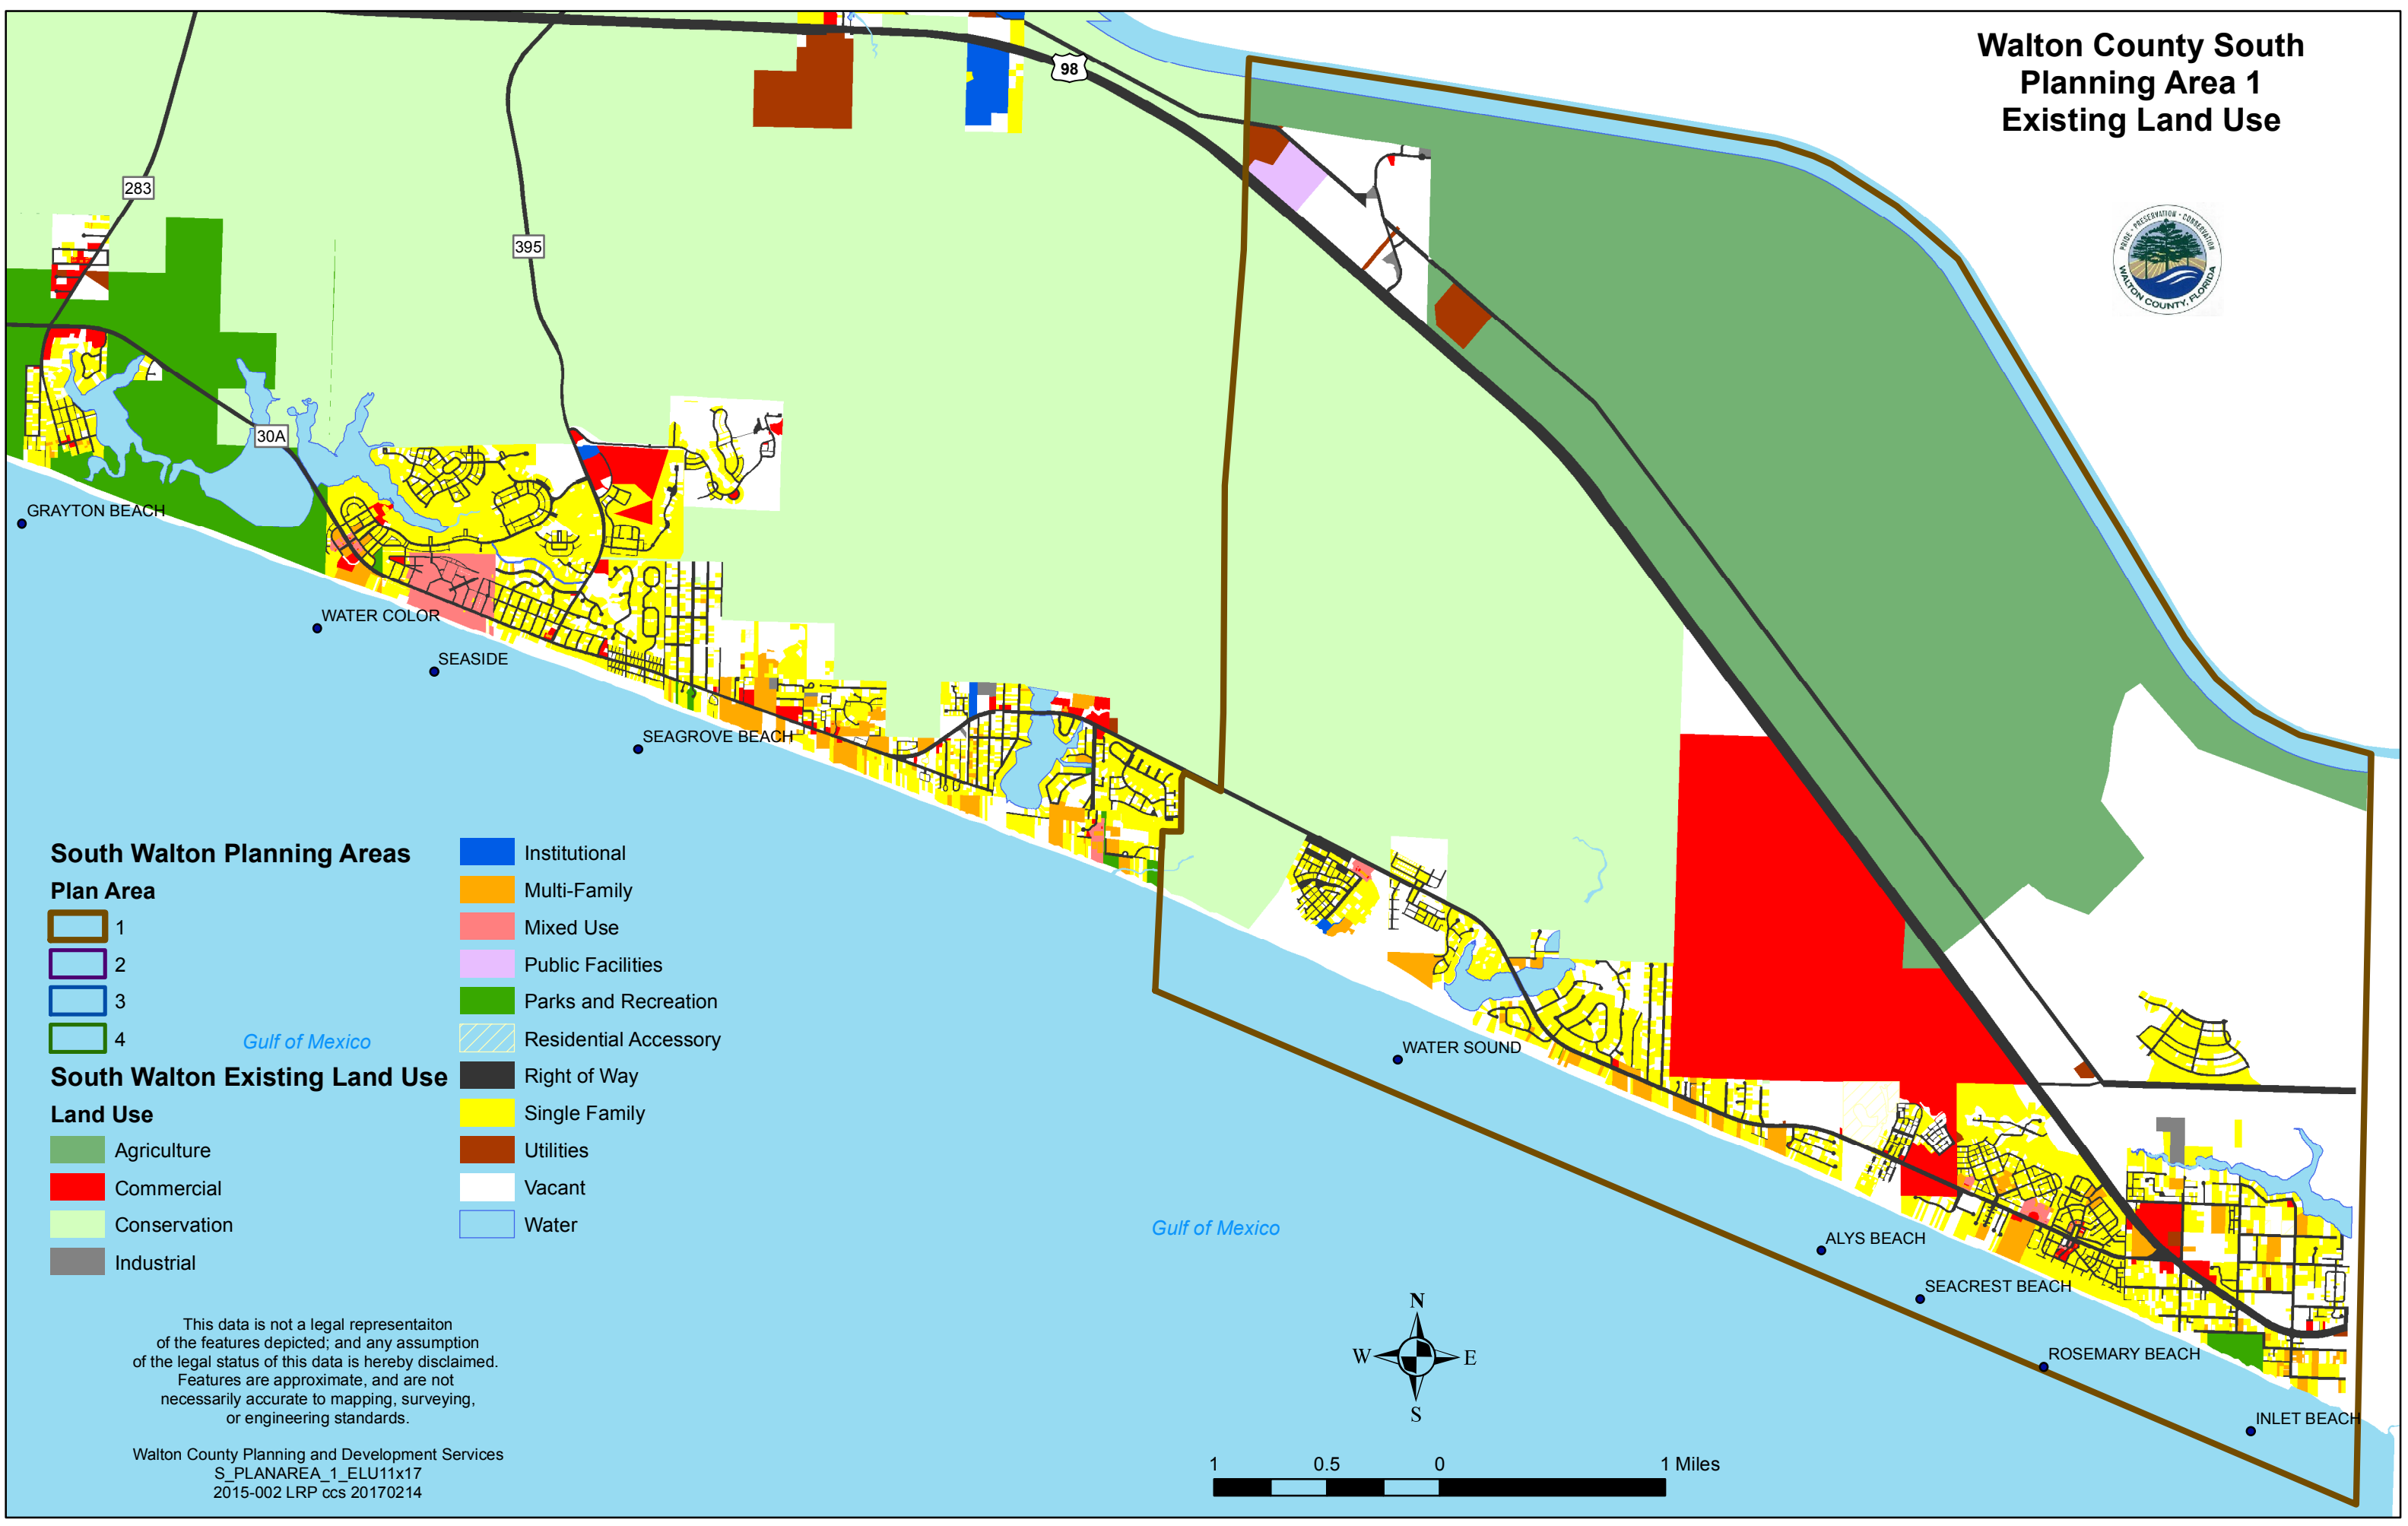

# Walton County South Planning Area 1 Existing Land Use

### South Walton Planning Areas

- Plan Area**
- 1
  - 2
  - 3
  - 4

- Institutional
- Multi-Family
- Mixed Use
- Public Facilities
- Parks and Recreation
- Residential Accessory
- Right of Way
- Single Family
- Utilities
- Vacant
- Water

### South Walton Existing Land Use

- Land Use**
- Agriculture
  - Commercial
  - Conservation
  - Industrial

This data is not a legal representaiton of the features depicted; and any assumption of the legal status of this data is hereby disclaimed. Features are approximate, and are not necessarily accurate to mapping, surveying, or engineering standards.