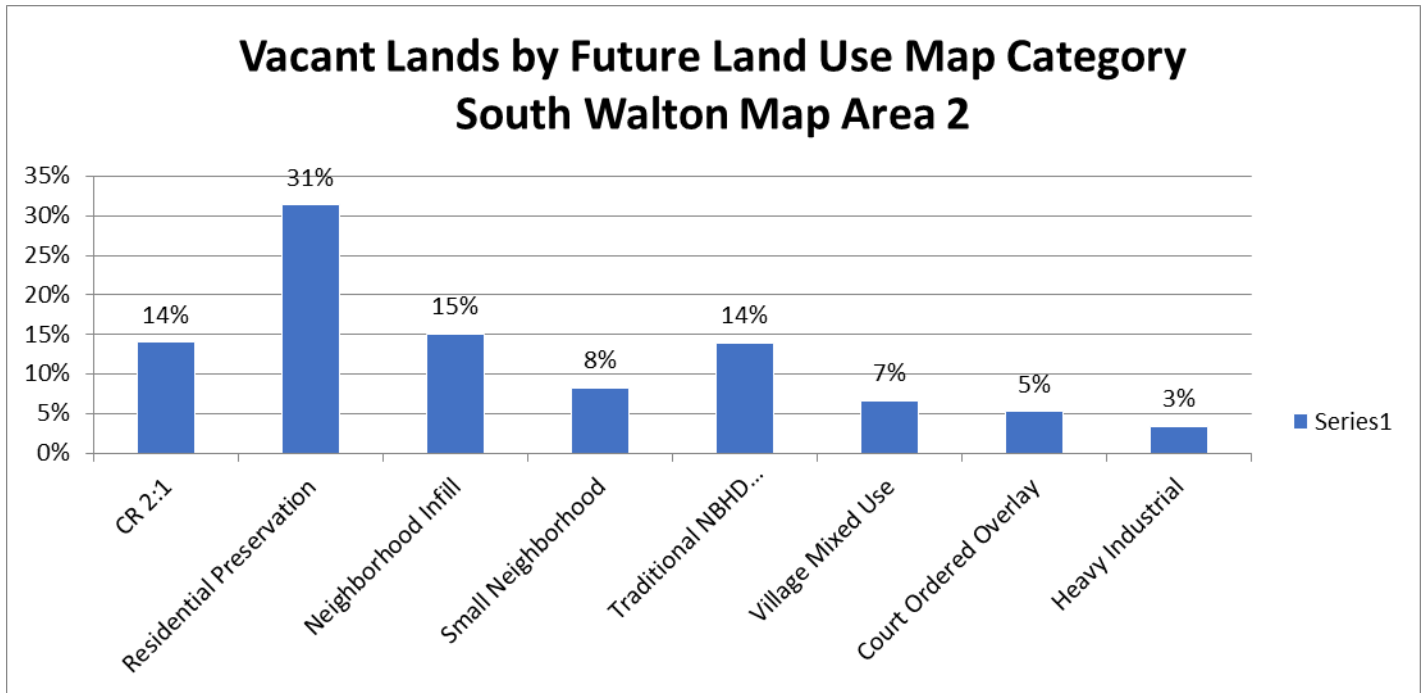

Vacant Lands Analysis by Future Land Use Map Category South Walton Planning Areas

Vacant Lands Analysis by Future Land Use Map Category South Walton Planning Areas